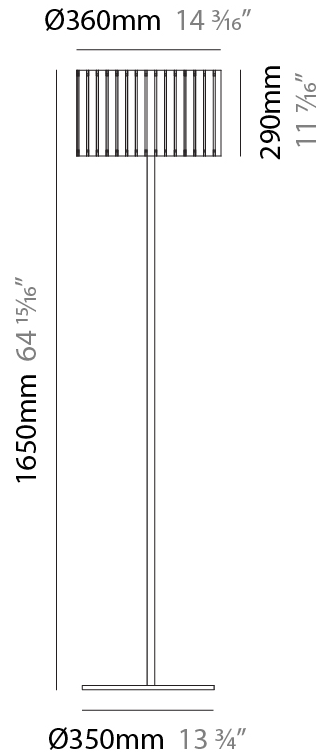

PROJECT	
TYPE	
SPECIFIER	
QUANTITY	
DATE	

LUZ OCULTA WOOD PORTABLE

D54030-

base number	Finish Options	Finish Options

1. To build a product code in our configurator select the specify button on the base model # product page
2. To build a manual product code on this datasheet choose from the options listed below in blue font and add the suffix to the base model #

GENERAL

Series: Luz Oculta
Subseries: Luz Oculta Wood
Partner: Fambuena
Division: Design
Installation: Portable
Product Type: Floor
Mounting Location: Floor
Light Distribution: Direct / Indirect

PHYSICAL

Shape: Cylinder
Diameter (mm): 360
Diameter (in): 14 ³/₁₆
Height (mm): 1650
Height (in): 64 ¹⁵/₁₆
Fixture Finish: DOW / NAT
Holder Finish: BRA / BRZ
Fixture Material: Metal / Wood
Primary Material: Wood
Upon Request: Bolt Down

ELECTRICAL

Number of Lamps: 1
Lamp Type: LED Retrofit
Lamp Shape: A19
Bulb Included: Bulb Not Included
Max. Wattage Per Lamp (W): 7
Lamp Base: E26
Input Voltage (V): 120
Upon Request: 277Vac / GU24

LED

OPTICAL

RATINGS AND CERTIFICATIONS

Certified By: Certified for North American Standards
IP rating: IP20