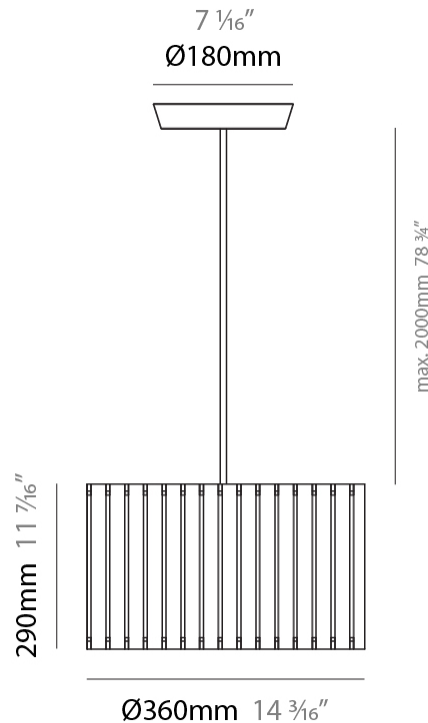

LUZ OCULTA WOOD SUSPENSION

D51039- -

base number   Finish Options   Finish Options

1. To build a product code in our configurator select the specify button on the base model # product page
2. To build a manual product code on this datasheet choose from the options listed below in blue font and add the suffix to the base model #

GENERAL

Series: Luz Oculta
Subseries: Luz Oculta Wood
Partner: Fambuena
Division: Design
Installation: Suspension
Product Type: Pendant
Mounting Location: Ceiling
Light Distribution: Direct / Indirect

PHYSICAL

Shape: Rectangle
Diameter (mm): 360
Diameter (in): 14 ³/₁₆
Height (mm): 290
Height (in): 11 ⁷/₁₆
Fixture Finish: [DOW / NAT](#)
Holder Finish: [BRA / BRZ](#)
Fixture Material: Metal / Wood
Primary Material: Wood
Cable Details: Cable length 2000mm / 79"

ELECTRICAL

Number of Lamps: 1
Lamp Type: LED Retrofit
Lamp Shape: A19
Bulb Included: Bulb Not Included
Max. Wattage Per Lamp (W): 7
Lamp Base: E26
Input Voltage (V): 120
Upon Request: 277Vac / GU24

LED

OPTICAL

RATINGS AND CERTIFICATIONS

Certified By: Certified for North American Standards
IP rating: IP20